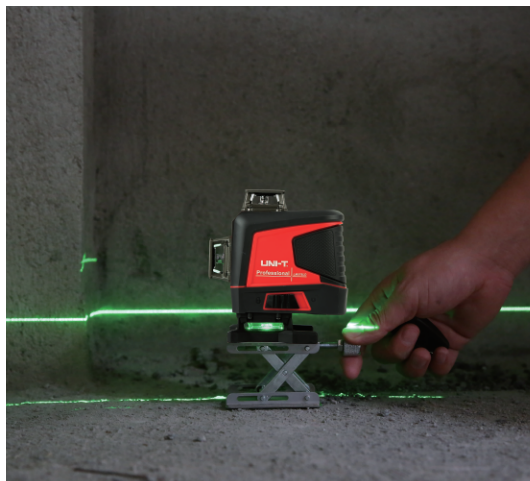

These laser levelers are equipped with red and green LD laser, suitable for large or bright work places. Its applications include: horizontal, vertical, cross line projection for decoration, building construction, home decoration, renovation, furniture installation, flooring, and project layout.

LM312 wall mount
LM312 is suitable for LM573LD-II/575LD/576LD only.

LM576LD

Specifications	LM570R-I	LM570LD-II	LM573LD-II	LM575LD	LM576LD	LM585LD
Certificates (LM570LD-II/575LD only)	CE, UKCA					
Laser type	Red	Osram green LD	Osram green LD	Osram green LD	Osram green LD	Osram green LD
Laser lines	1V1H	2 lines	3D 12 lines	3D 12 lines	3D 16 lines	8 lines
Operating distance	15m-30m	10m	40m	40m	30m	30m
Laser accuracy	±3mm/10m	±3mm/10m	±3mm/10m	±3mm/10m	±3mm/10m	±3mm/10m
Outdoor pulse mode			√	√	√	√
Remote control			√	√	√	√
Self-leveling range	3°±1°	3°±1°	±3°	±3°	±3°	±3°
Self-leveling time	≤3s	3s	<3s	<3s	<3s	<3s
Working hours	>12h (All lasers on)	4h	>6h	>6h	>4h	>4h
Laser wavelength	635nm	520nm	520nm	520nm	520nm	520nm
Laser class	2					